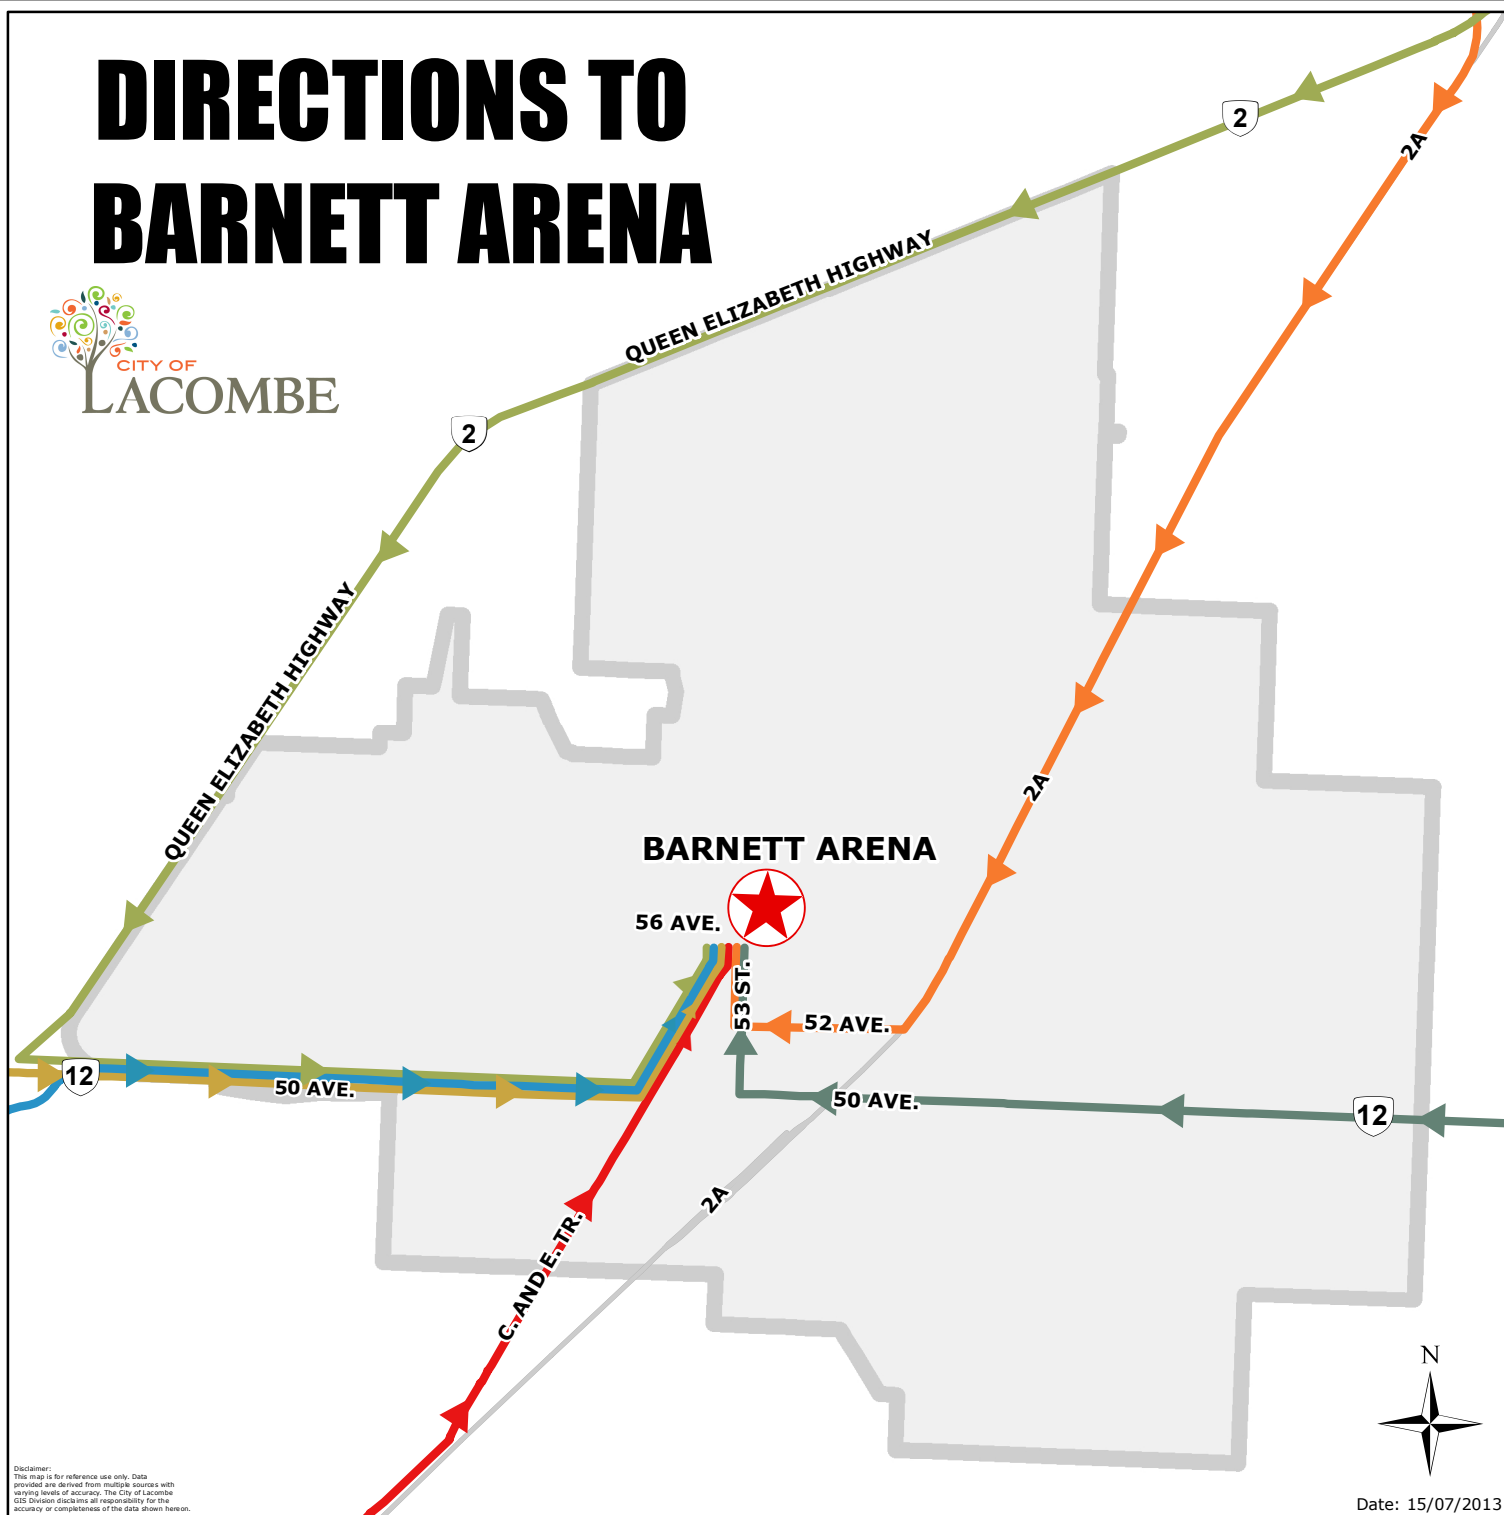

DIRECTIONS TO BARNETT ARENA

Date: 15/07/2013

Rocky Mountain to Lacombe

1. HWY 12 East
2. Left on C&E Trail
3. Left onto 53 St
4. Barnett Arena on the right

Red Deer to Lacombe

1. HWY 2 North
2. Exit 422A ramp right to HWY 12 East
3. Left on C&E Trail
4. Left onto 53 St
5. Barnett Arena on the right

Edmonton to Lacombe

1. HWY 2 South
2. Exit 422 ramp to HWY 12 East
3. Left on C&E Trail
4. Left onto 53 St
5. Barnett Arena on the right

Red Deer to Lacombe (HWY 2A)

1. HWY 2A North
2. Continue on C&E Trail
3. Left on 53 St
4. Barnett Arena on the right

Edmonton to Lacombe (2A)

1. HWY 2 South
2. Exit 431 right onto ramp to HWY 2A South
3. Left on HWY 2A
4. Right on 52 Ave
5. Right on 53 St
6. Barnett Arena on the right

Stettler to Lacombe

1. HWY 12 West
2. Right on 53 St
3. Barnett Arena on the right