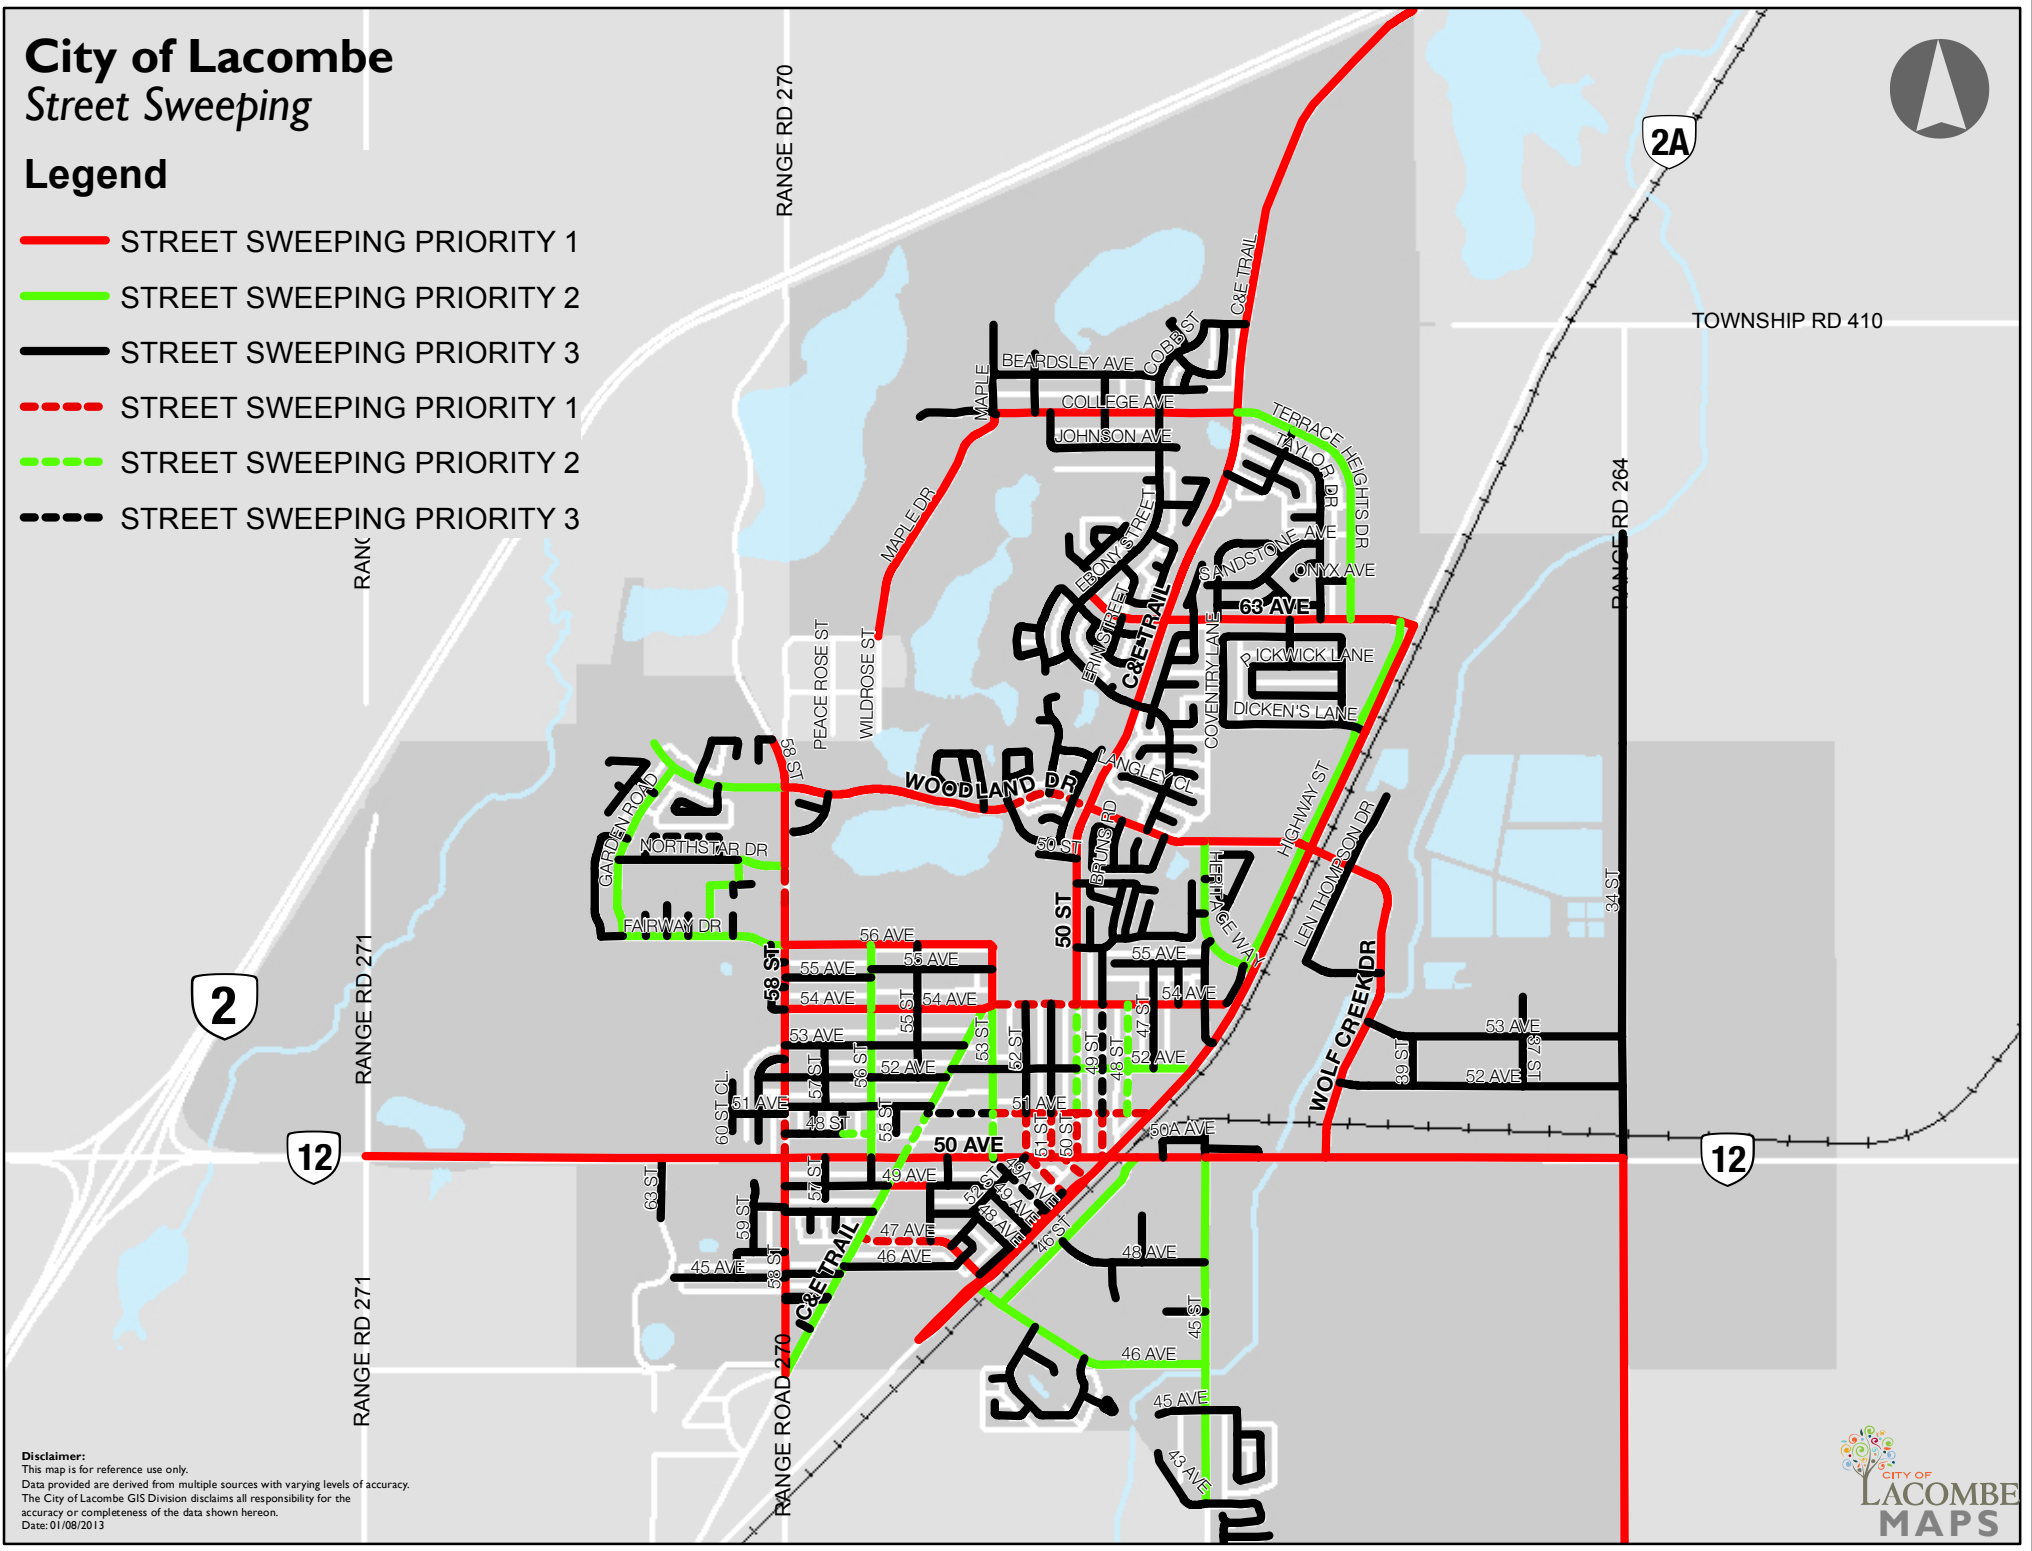

# City of Lacombe Street Sweeping

## Legend

- STREET SWEEPING PRIORITY 1
- STREET SWEEPING PRIORITY 2
- STREET SWEEPING PRIORITY 3
- - - STREET SWEEPING PRIORITY 1
- - - STREET SWEEPING PRIORITY 2
- - - STREET SWEEPING PRIORITY 3

**Disclaimer:**  
 This map is for reference use only.  
 Data provided are derived from multiple sources with varying levels of accuracy.  
 The City of Lacombe GIS Division disclaims all responsibility for the accuracy or completeness of the data shown hereon.  
 Date: 01/08/2013