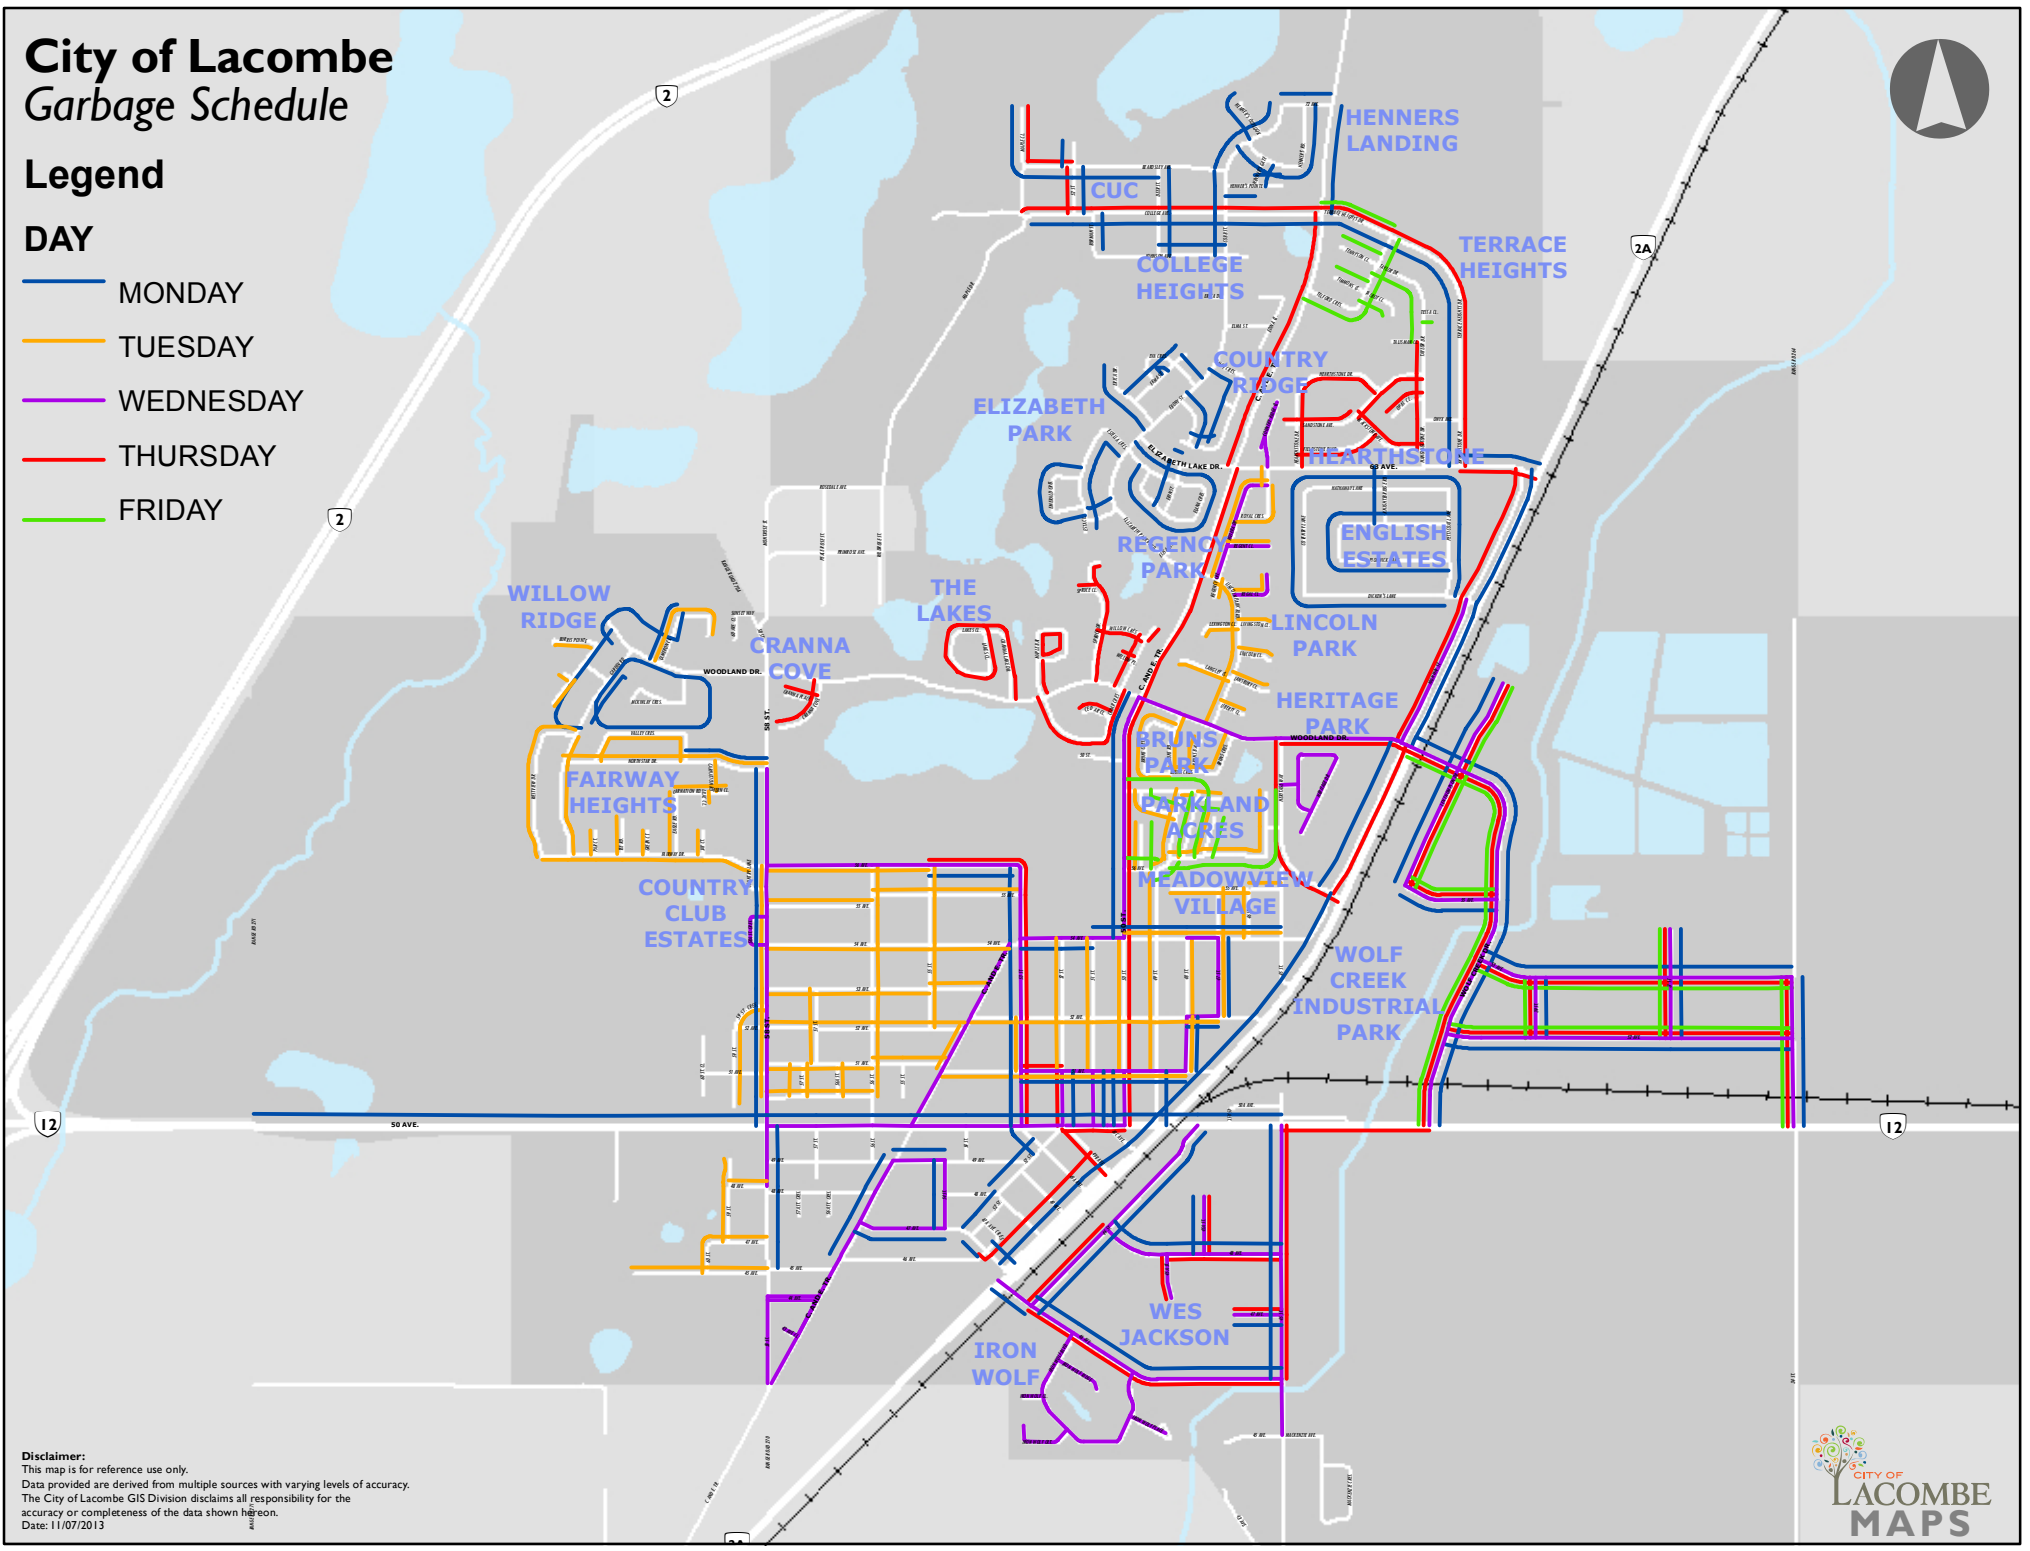

City of Lacombe Garbage Schedule

Legend

DAY

- MONDAY
- TUESDAY
- WEDNESDAY
- THURSDAY
- FRIDAY

Disclaimer:
 This map is for reference use only.
 Data provided are derived from multiple sources with varying levels of accuracy.
 The City of Lacombe GIS Division disclaims all responsibility for the accuracy or completeness of the data shown hereon.
 Date: 11/07/2013