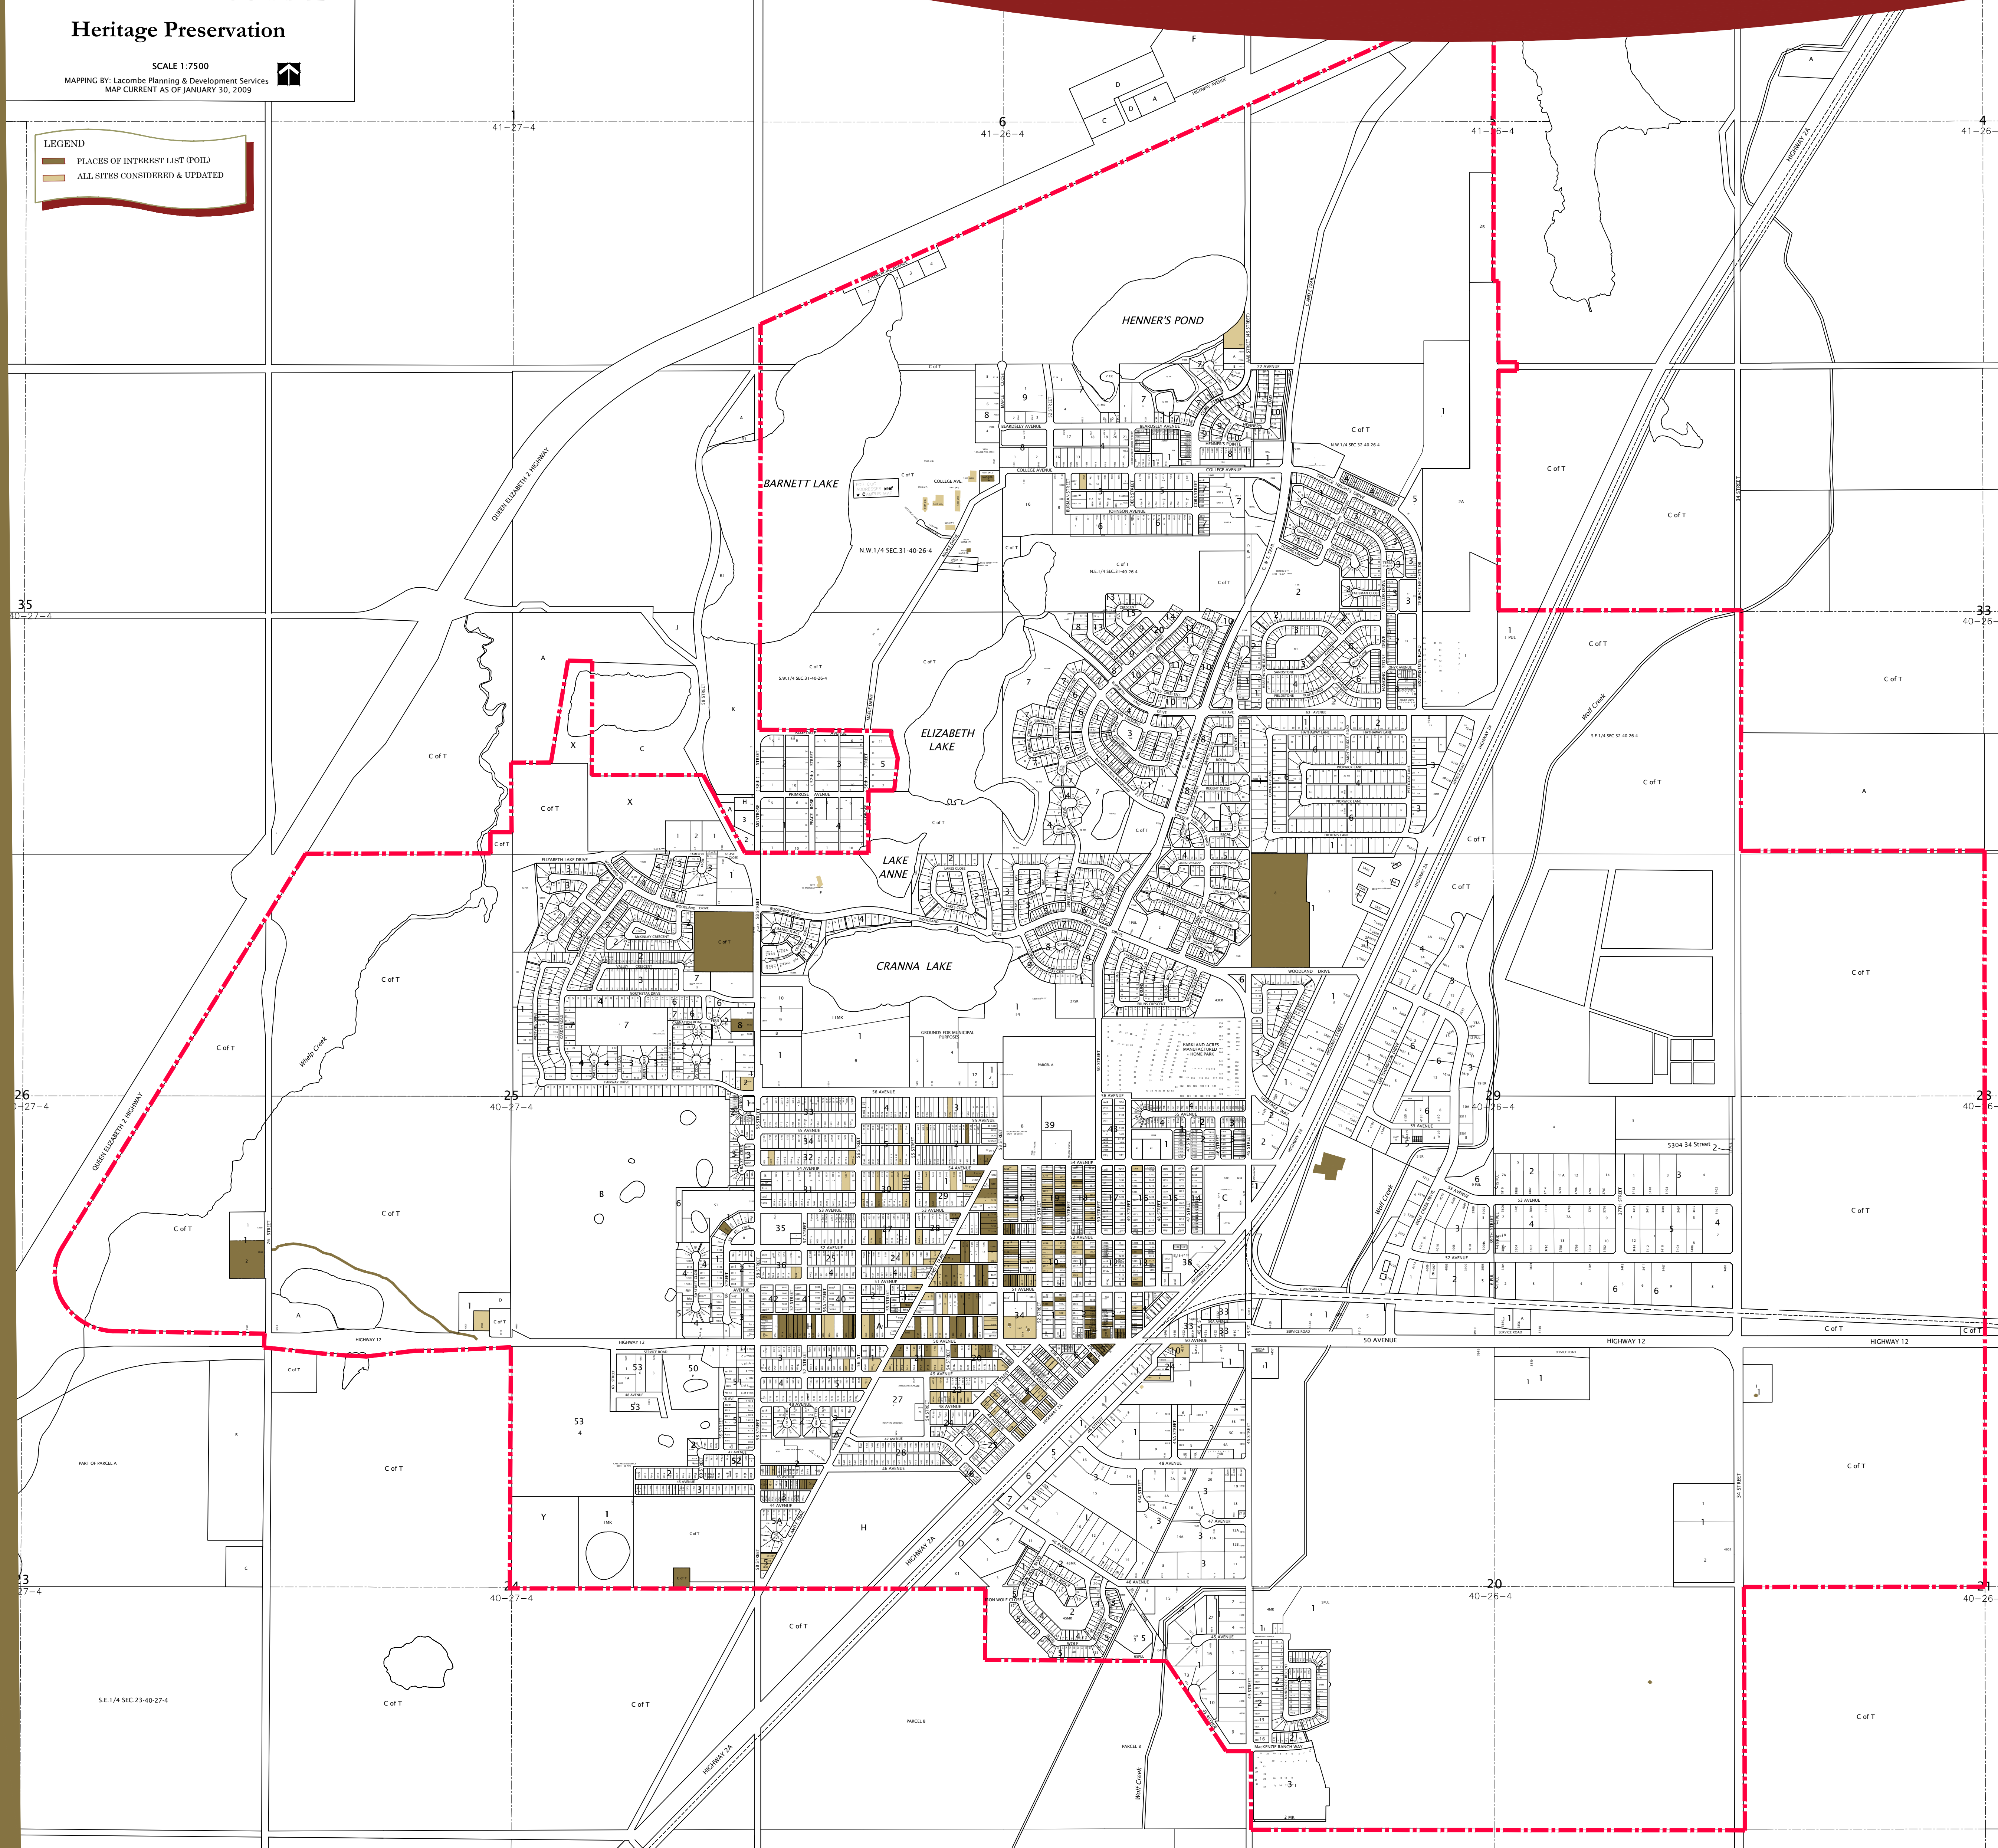

Municipal Heritage Survey

TOWN OF LACOMBE

Heritage Preservation

SCALE 1:7500

LEGEND

- PLACES OF INTEREST LIST ONLY
- ALL SITES CONSIDERED & UPDATED

Town Resources